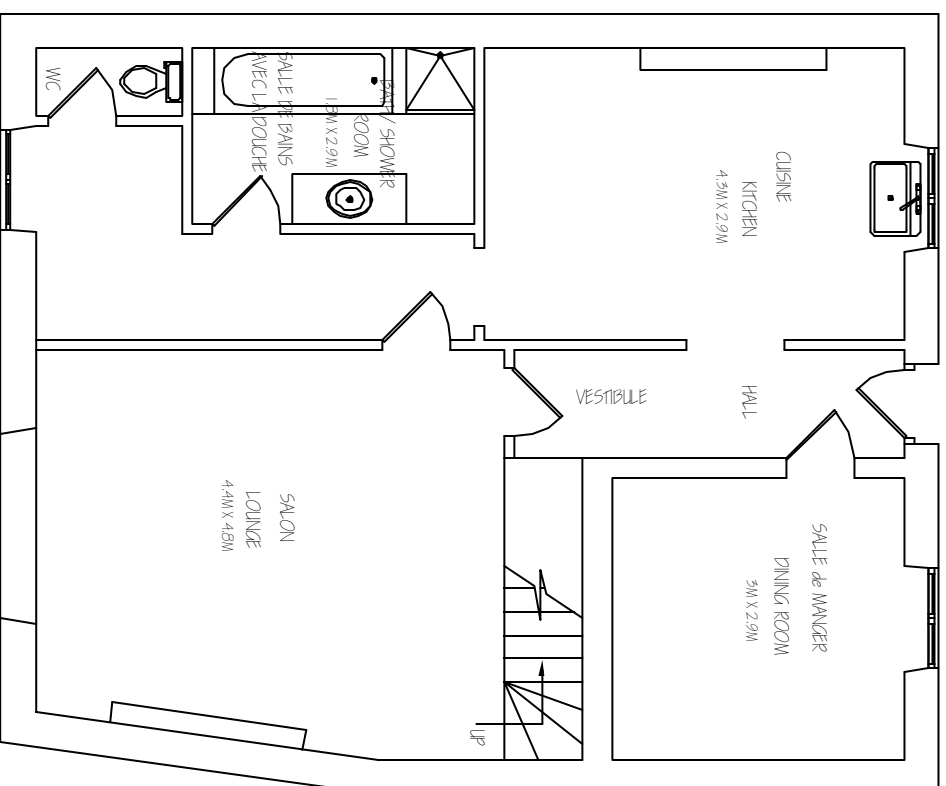

FRONT OF HOUSE

GROUND FLOOR
REZ-DE-CHAUSSEE

FIRST FLOOR
PREMIER ETAGE

DATE:

DRAWN:

SCALE:

FLOOR AREA: 192.75

GROUND FLOOR: 64.25

FIRST FLOOR: 64.25

ATTIC/LOFT: 64.25

La Tourterie, Montembœuf, Charente, France

For information seulement.

Toutes les tailles et dimensions sont approximatives.
Ne mesurez pas de ce schéma.

For information only.

All sizes and dimensions are approximate.

Do not scale from this drawing.