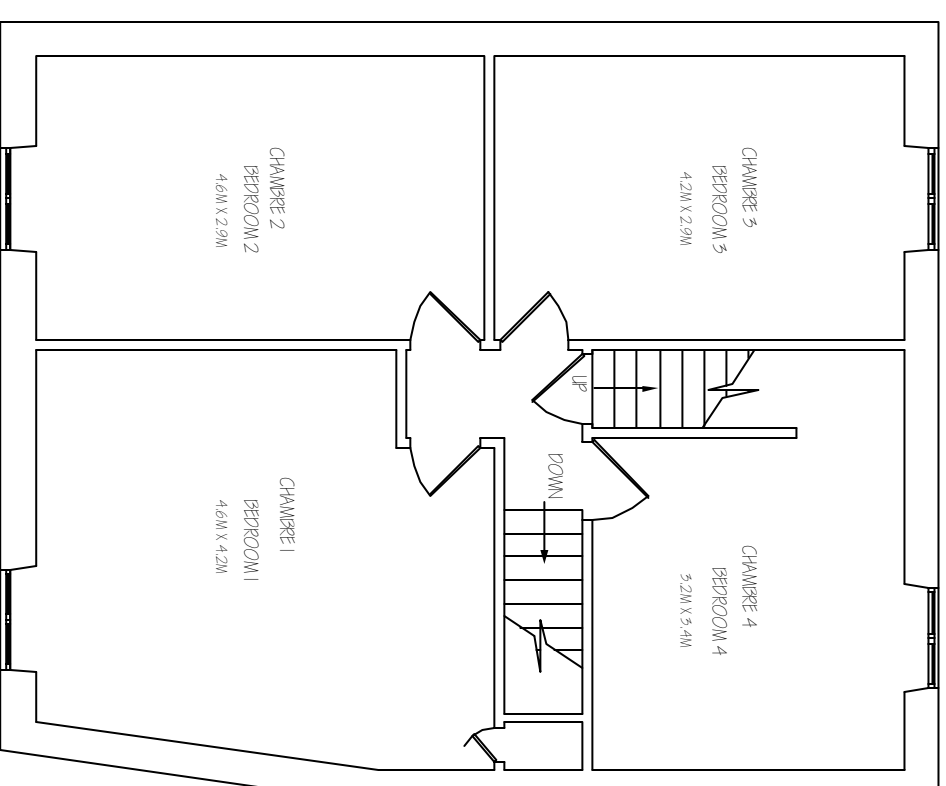

FRONT OF HOUSE

GROUND FLOOR
REZ-DE-CHAUSSEE

FIRST FLOOR
PREMIER ETAGE

DATE:

DRAWN:

SCALE:

FLOOR AREA: 192.75

GROUND FLOOR: 64.25

FIRST FLOOR: 64.25

ATTIC/LOFT: 64.25

La Tourterie, Montembœuf, Charente, France

For information seulement.

Toutes les tailles et dimensions sont approximatives.
Ne mesurez pas de ce schéma.

For information only.

All sizes and dimensions are approximate.

Do not scale from this drawing.